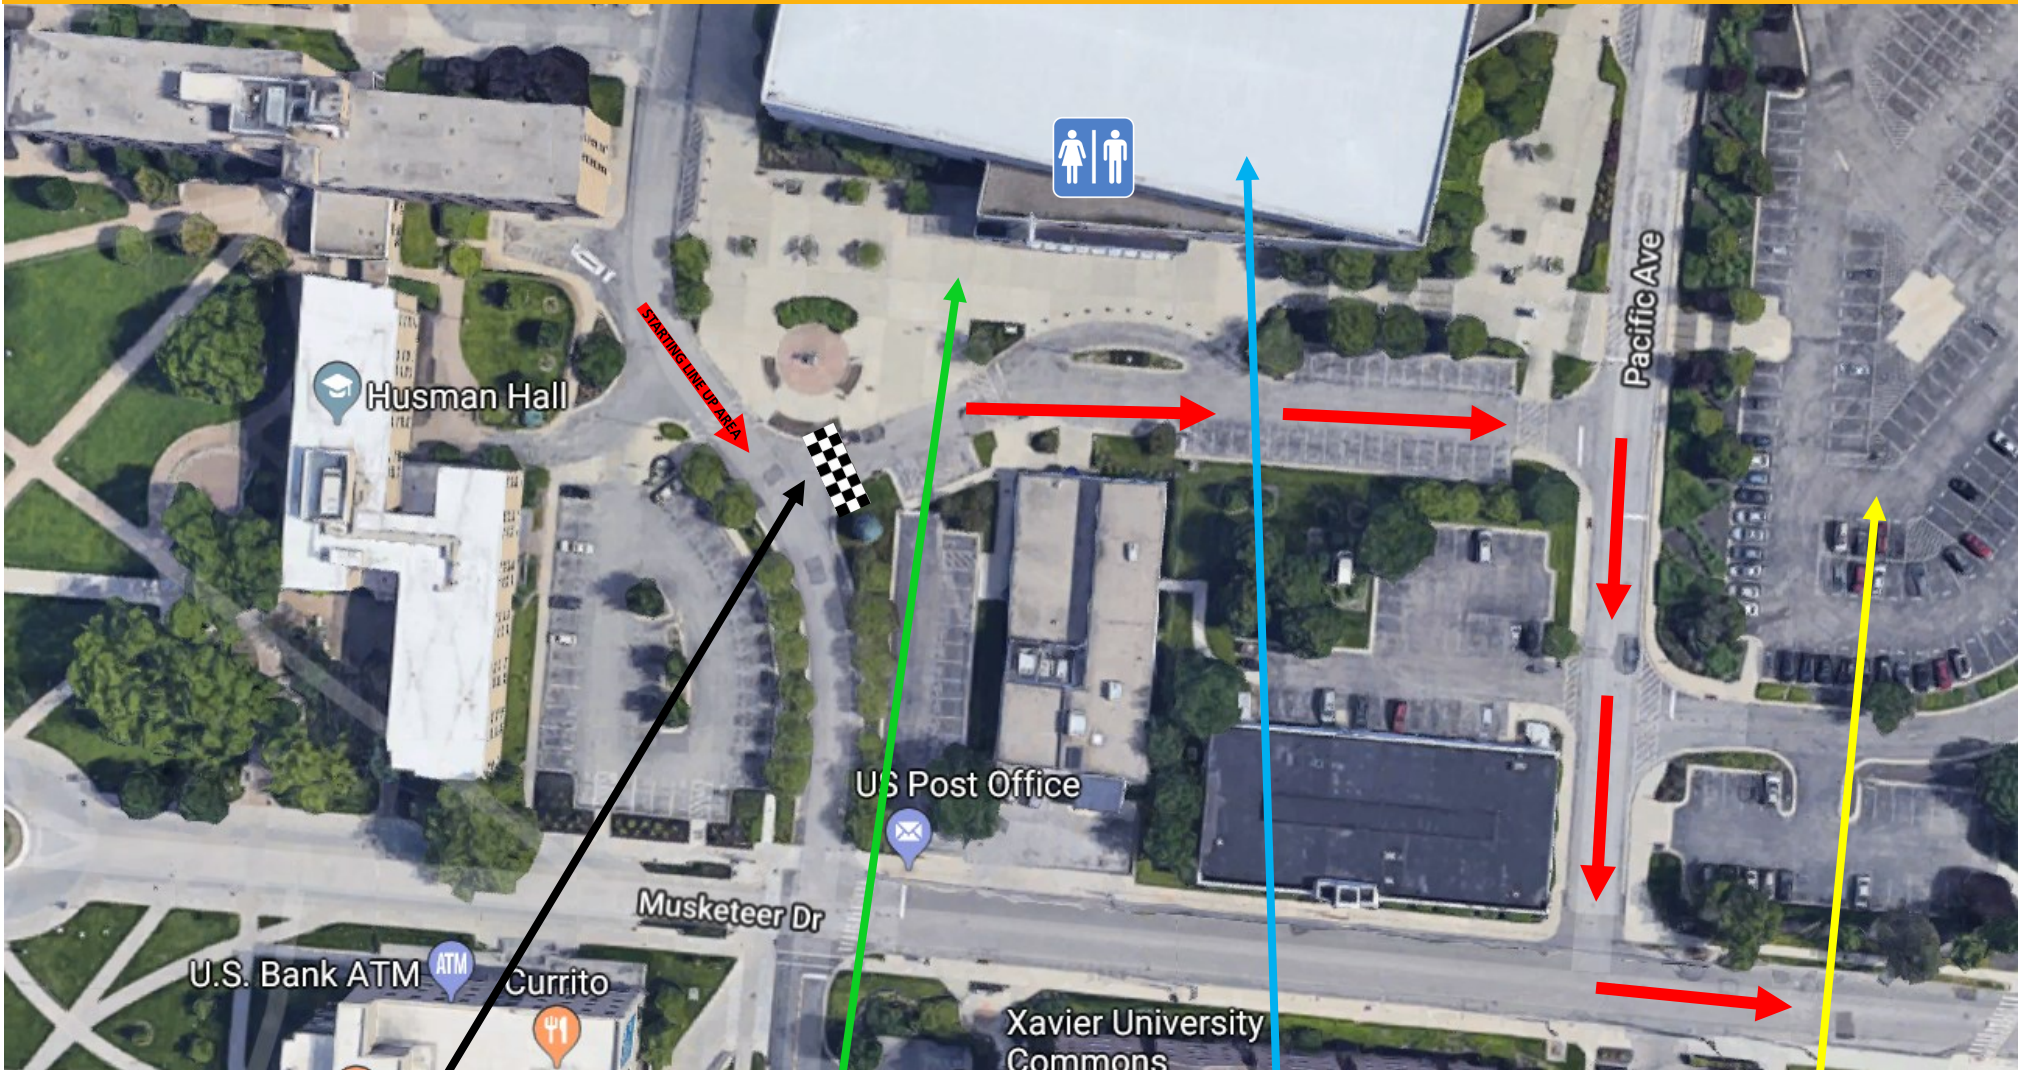

# 2018 PAN OHIO HOPE RIDE

## STARTING LINE MAP | THUR. JULY 26

1624 Herald Ave., Cincinnati, OH 45207

### CINTAS PLAZA

- Packet Pick Up (day of arrivals) 7:00-8:30 AM
- Continental Breakfast located inside 7:00-8:30

### CINTAS CENTER

- Restrooms and bike storage located inside the concourse