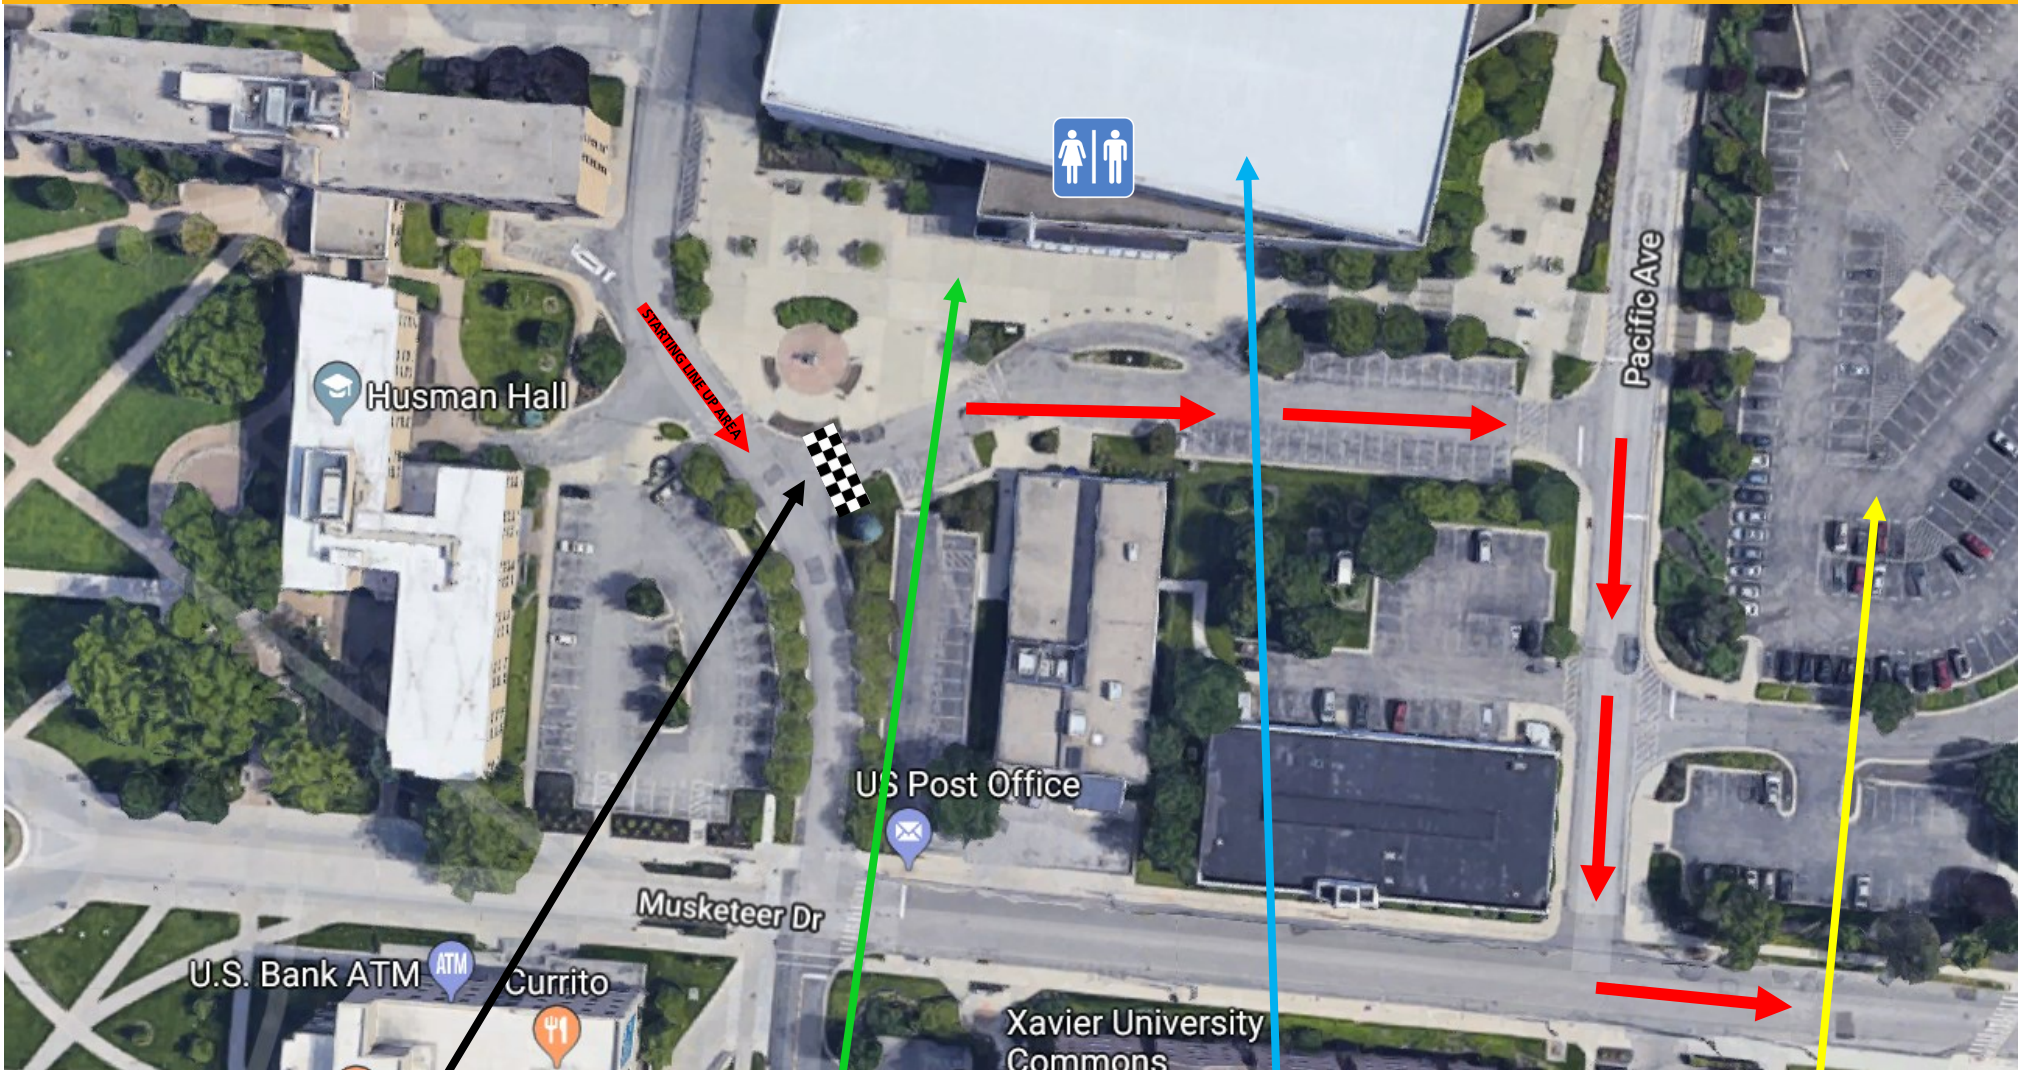

2018 PAN OHIO HOPE RIDE

STARTING LINE MAP | THUR. JULY 26

1624 Herald Ave., Cincinnati, OH 45207

START LINE

- Riders to line up by 8:30 AM
- Escorted group start at 9:00 AM

CINTAS PLAZA

- Packet Pick Up (day of arrivals) 7:00-8:30 AM
- Continental Breakfast located inside 7:00-8:30

CINTAS CENTER

- Restrooms and bike storage located inside the concourse

PARKING

- 4-Day Parking—Make sure you have picked up a parking pass from packet pick up if leaving your vehicle all 4 days.
- Parking for volunteers and spectators for the start line